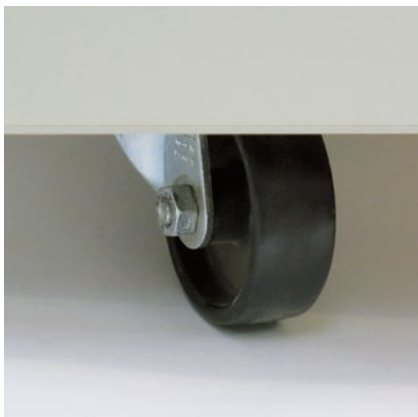

VolumePRO (190 L) 719

Convenient casters for flexible use